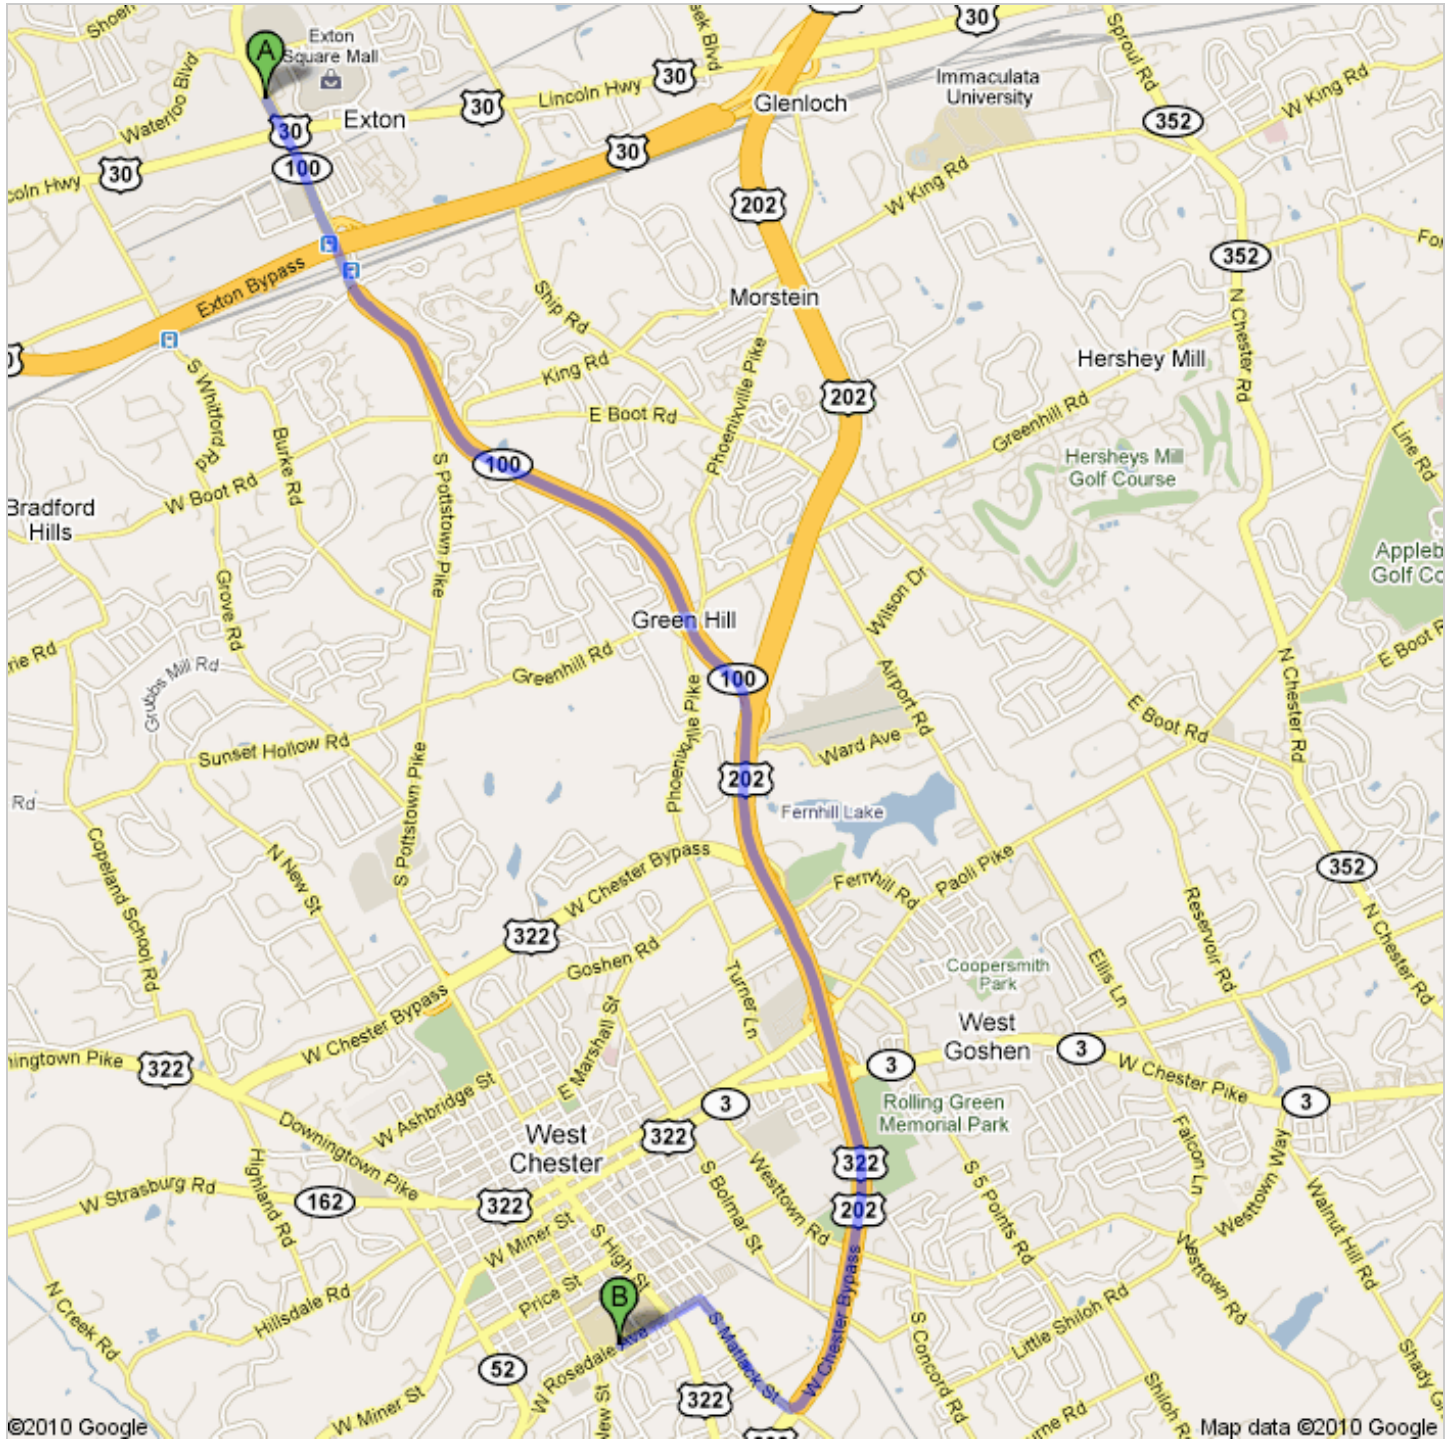

Directions to W Rosedale Ave  
7.9 mi – about 11 mins

Save trees. Go green!

Download Google Maps on your phone at [google.com/gmm](http://google.com/gmm)

 **Holiday Inn Express**  
120 North Pottstown Pike, Exton, PA 19341 - (610) 524-9000

---

 1. Head **southeast** on **PA-100 S/N Pottstown Pike** toward **US-30 BUS W** go 3.5 mi  
Continue to follow PA-100 S total 3.5 mi  
About 5 mins

 2. Take the exit onto **US-202 S** go 3.3 mi  
About 3 mins total 6.8 mi

 3. Turn **right** at **S Matlack St** go 0.7 mi  
About 2 mins total 7.5 mi

 4. Turn **left** at **E Rosedale Ave** go 0.4 mi  
About 2 mins total 7.9 mi

 **W Rosedale Ave**

---

These directions are for planning purposes only. You may find that construction projects, traffic, weather, or other events may cause conditions to differ from the map results, and you should plan your route accordingly. You must obey all signs or notices regarding your route.